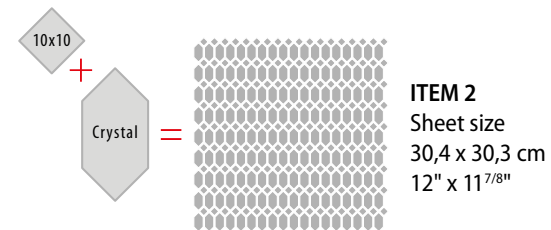

Walls & Jacuzzi Development

Crystal Decor Indonesia Dorè

Suite Alcova

Project