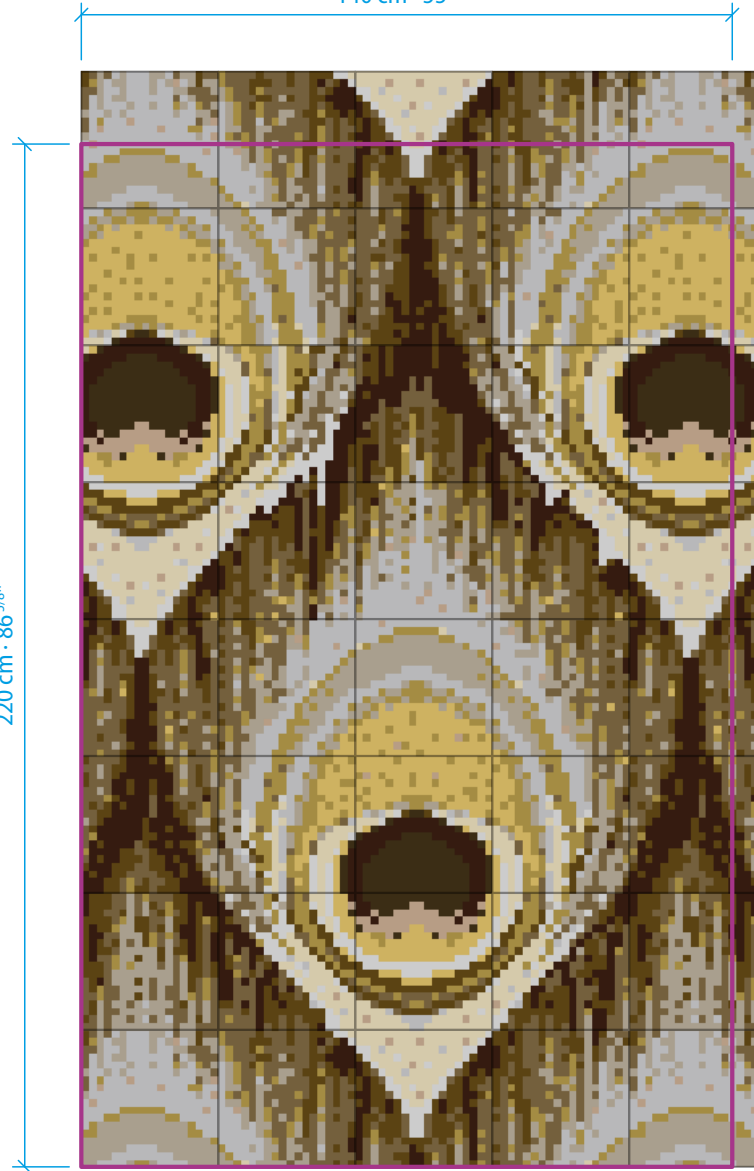

Suite Alcova

Tesserae size:
15 x 15 mm
5/8" x 5/8"

Project

140 cm · 55 1/8"

220 cm · 86 5/8"

SICIS

Suite Cappuccino

SICIS