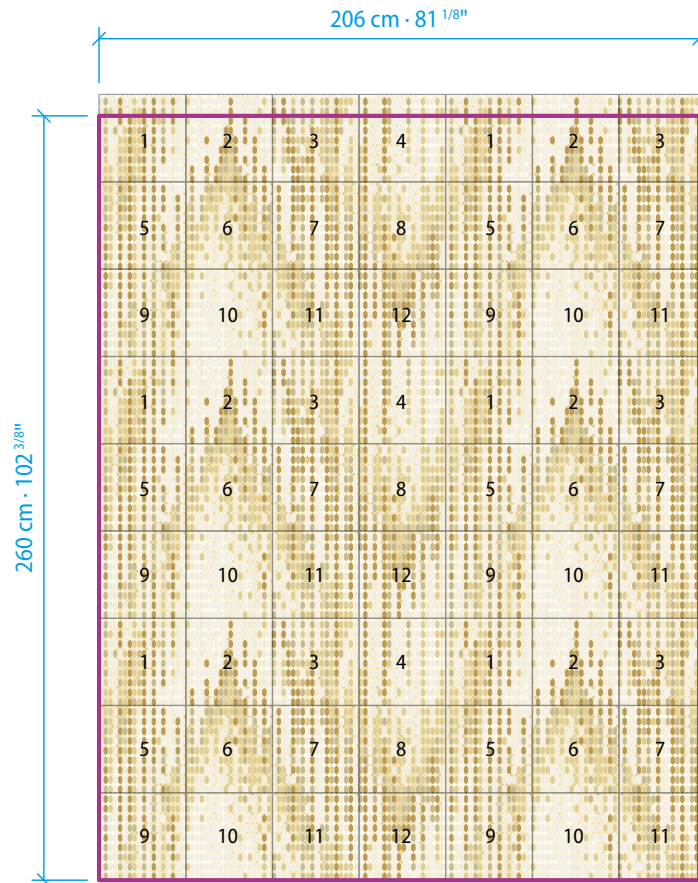

Walls & Jacuzzi Development

Crystal Decor Indonesia Dorè

Suite Alcova

Project