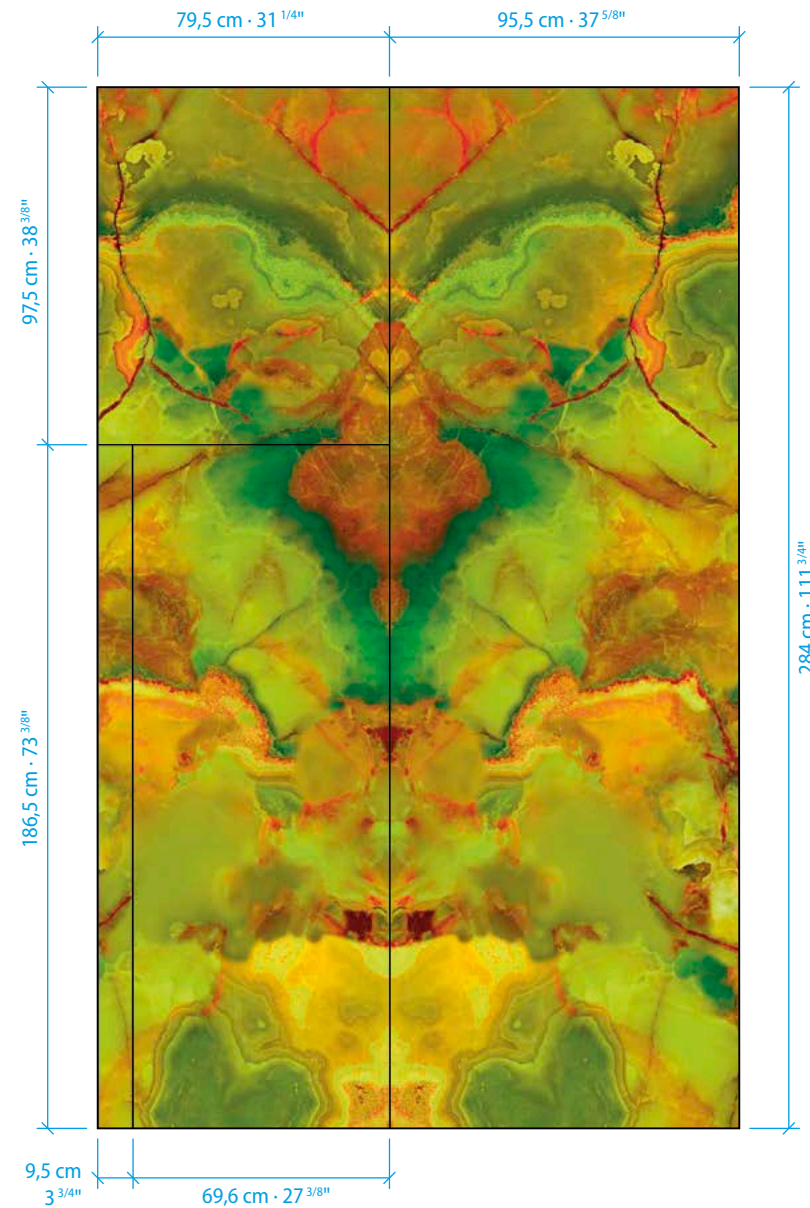

SICIS

Ceiling · Bookmatch

Bookmatch

Emerald Slab

VETRITE[®]
OniGem

OniGem Slab
Emerald

120 x 280 cm
Thickness 6 mm

SICIS