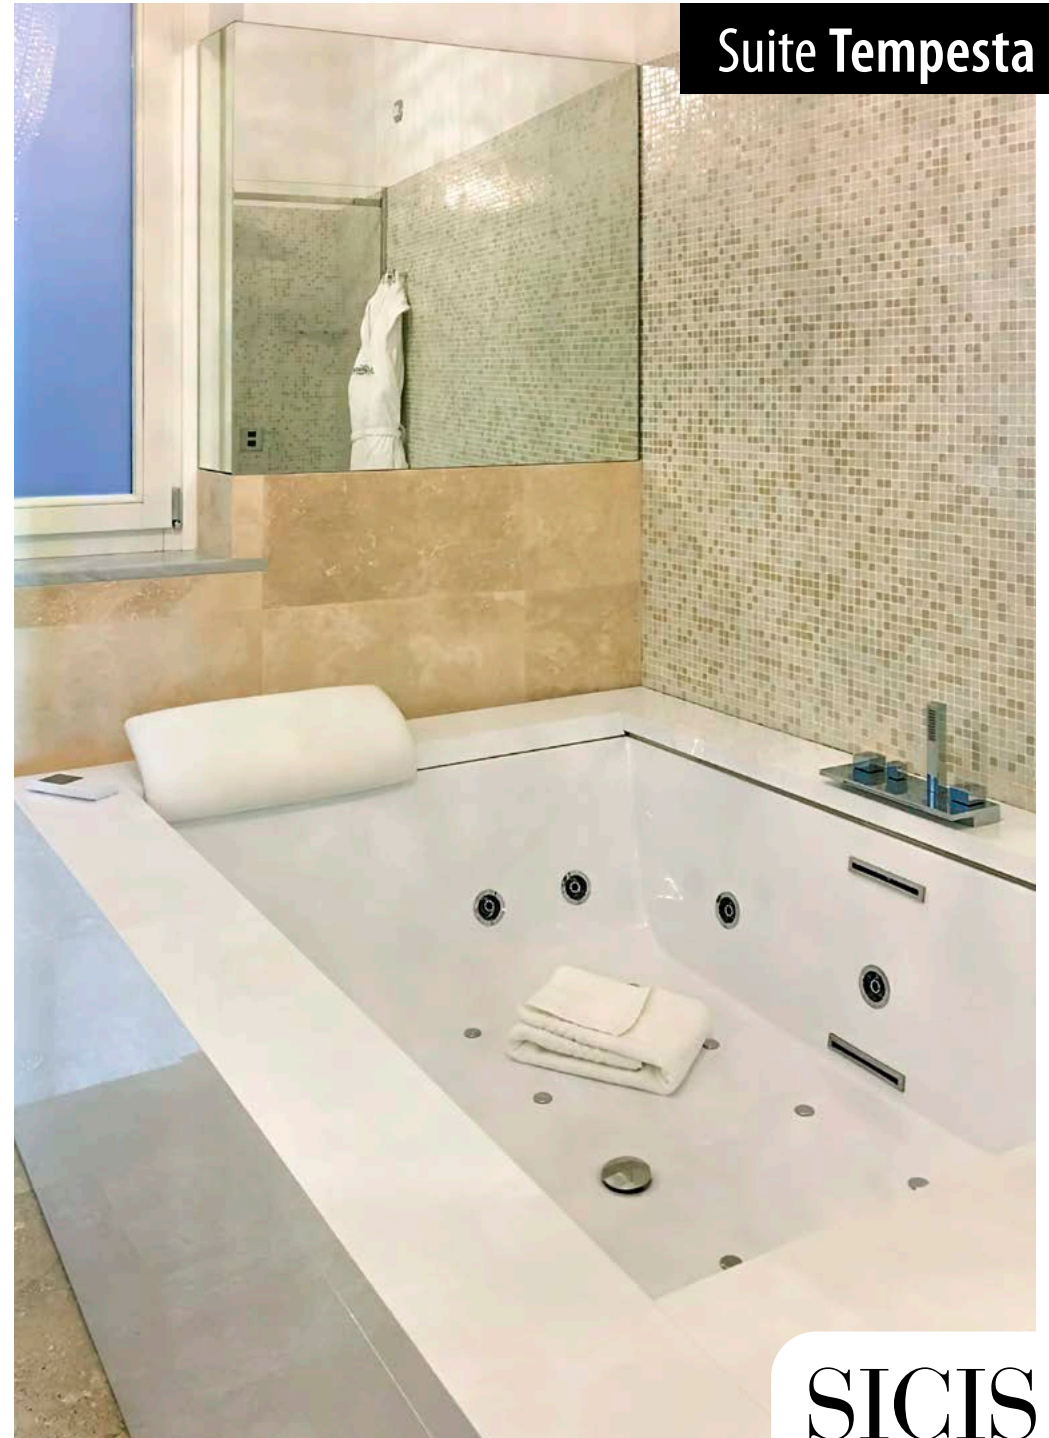

SICIS

SICIS

Tesserae size:
15 x 15 mm
5/8" x 5/8"

Project

Suite Tempesta

SICIS

SICIS

SICIS