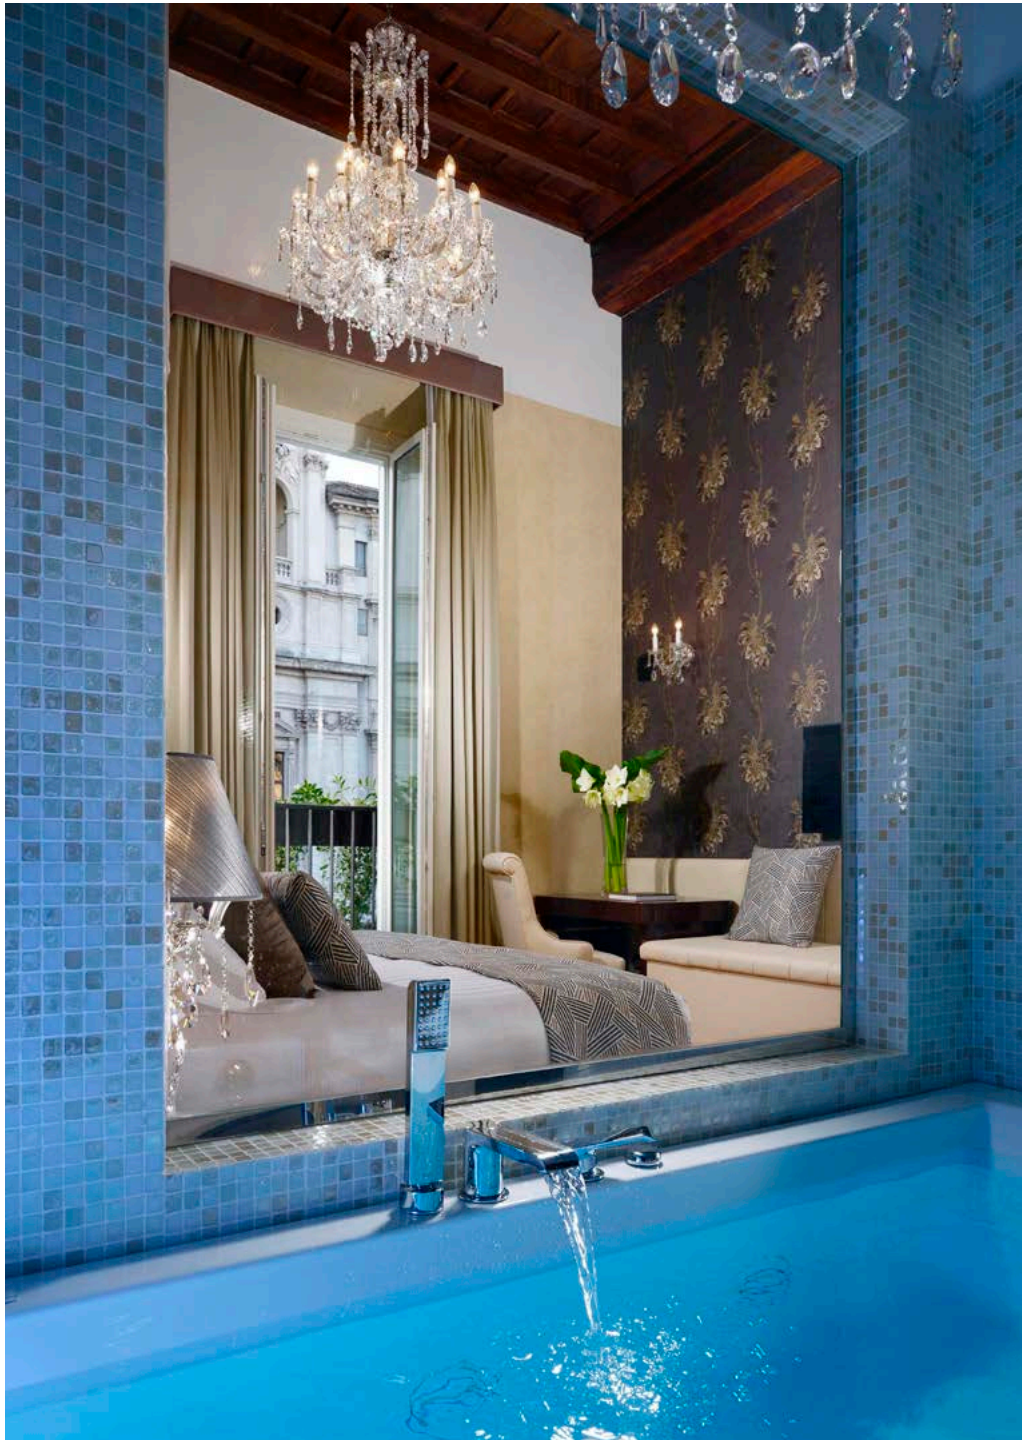

Suite Alcova

Tesserae size:
15 x 15 mm
5/8" x 5/8"

Project

140 cm · 55 1/8"

220 cm · 86 5/8"

SICIS

Suite Cappuccino

SICIS