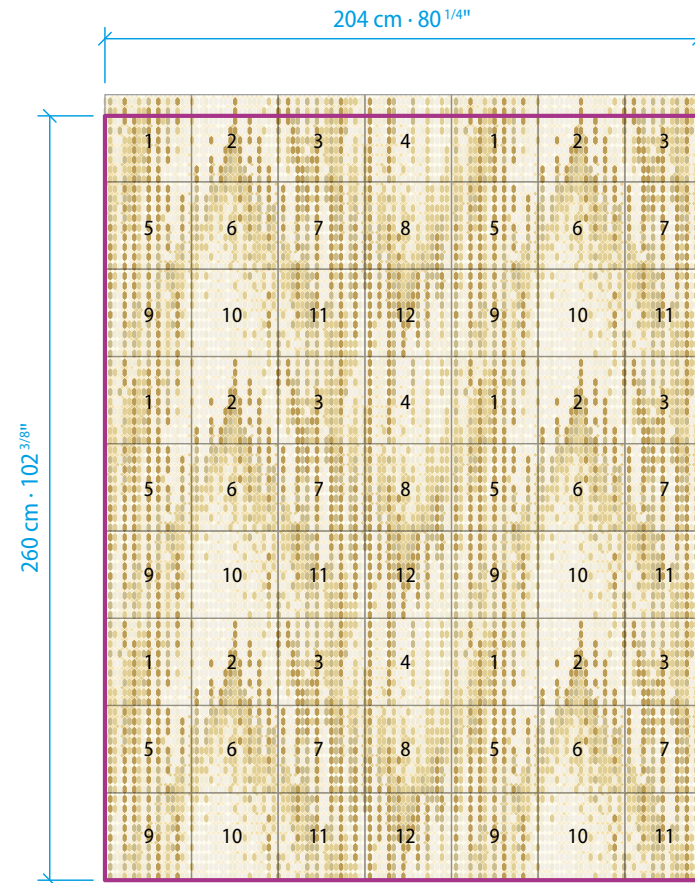

Walls & Jacuzzi Development

Crystal Decor Indonesia Dorè

Suite Alcova

Project