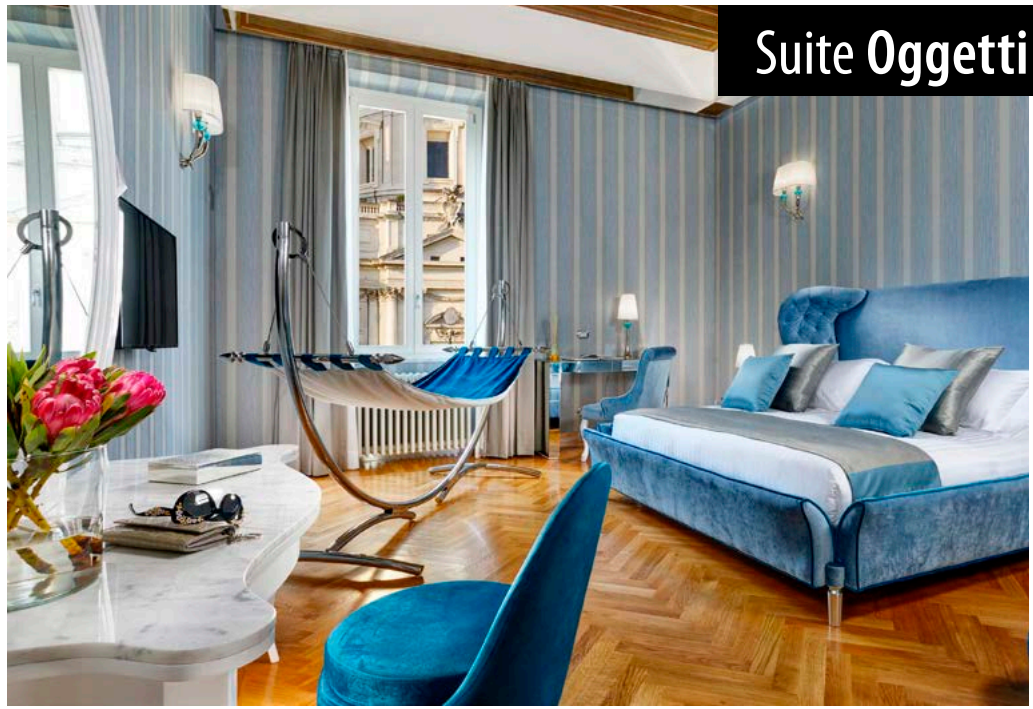

Suite Oggetti

SICIS