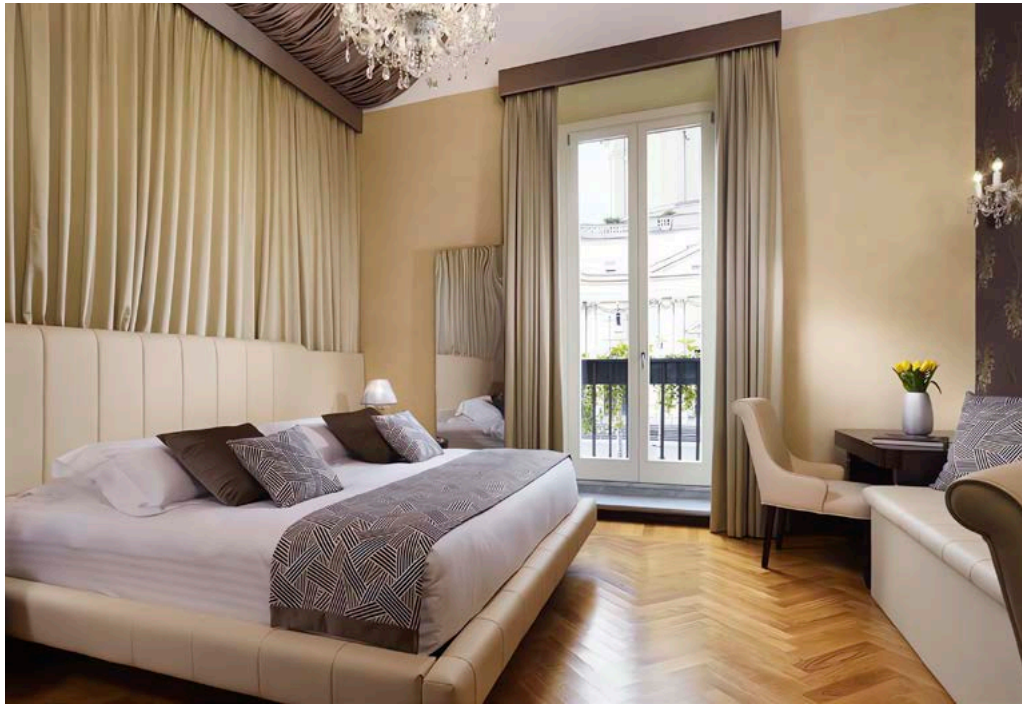

Suite Alcova

Tesserae size:
15 x 15 mm
5/8" x 5/8"

Project

140 cm · 55 1/8"

220 cm · 86 5/8"

SICIS

Suite Cappuccino

SICIS