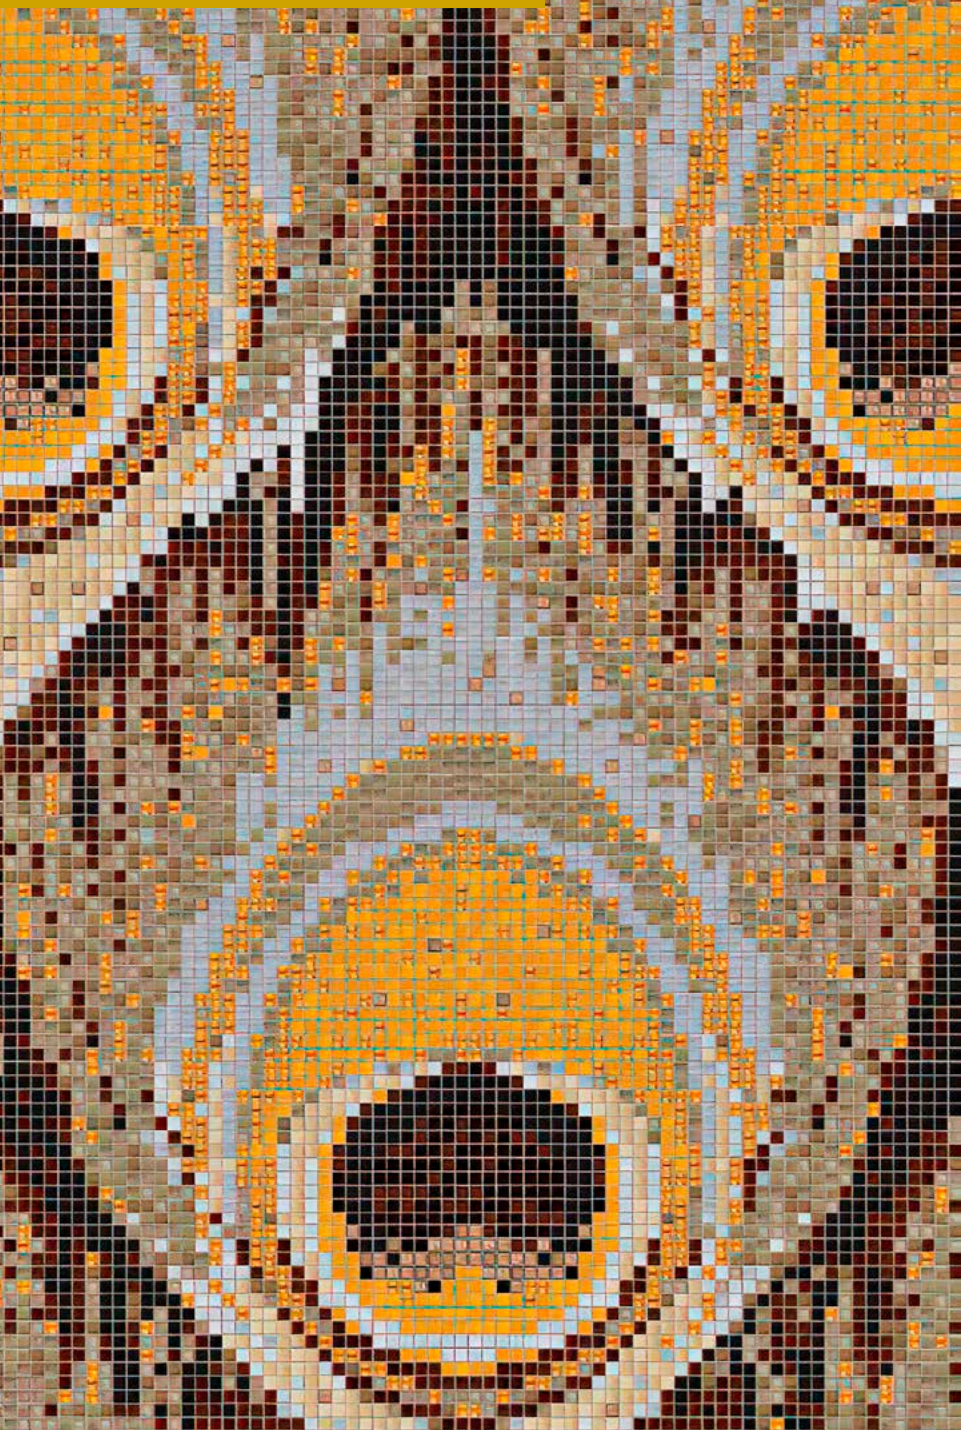

Shower Development