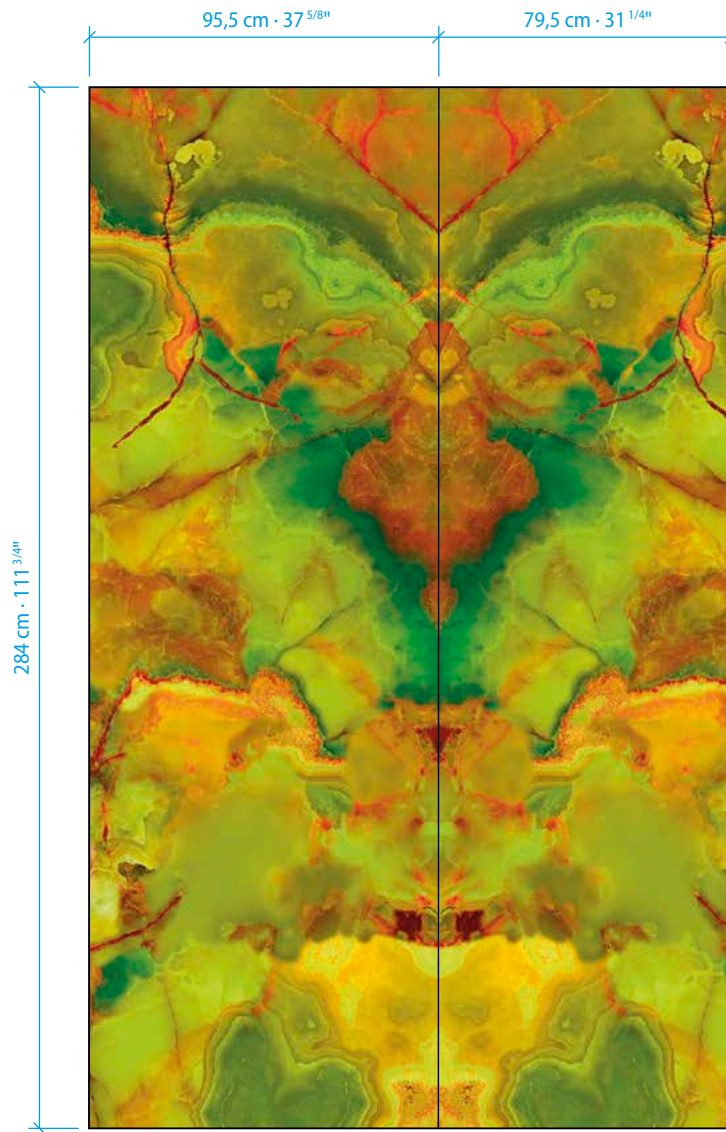

SICIS

Ceiling · Bookmatch

Bookmatch

Emerald Slab

VETRITE[®]
OniGem

OniGem Slab
Emerald

120 x 280 cm
Thickness 6 mm

SICIS