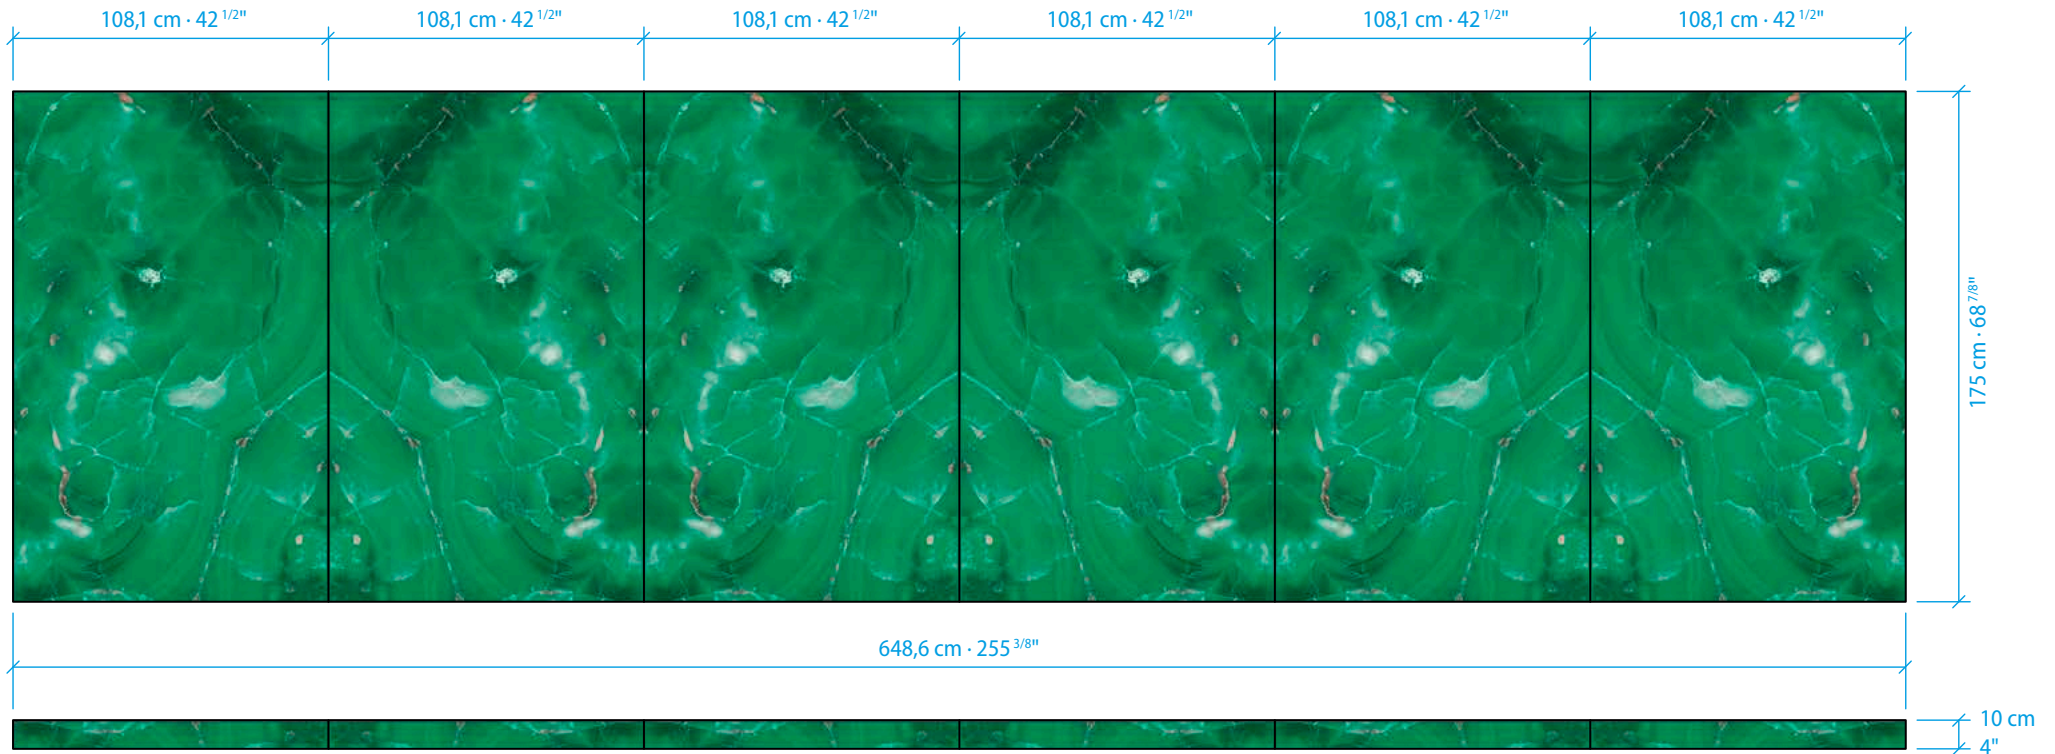

SICIS

Ceiling · Bookmatch

Bookmatch

Emerald Slab

VETRITE[®]
OniGem

OniGem Slab
Emerald

120 x 280 cm
Thickness 6 mm

SICIS