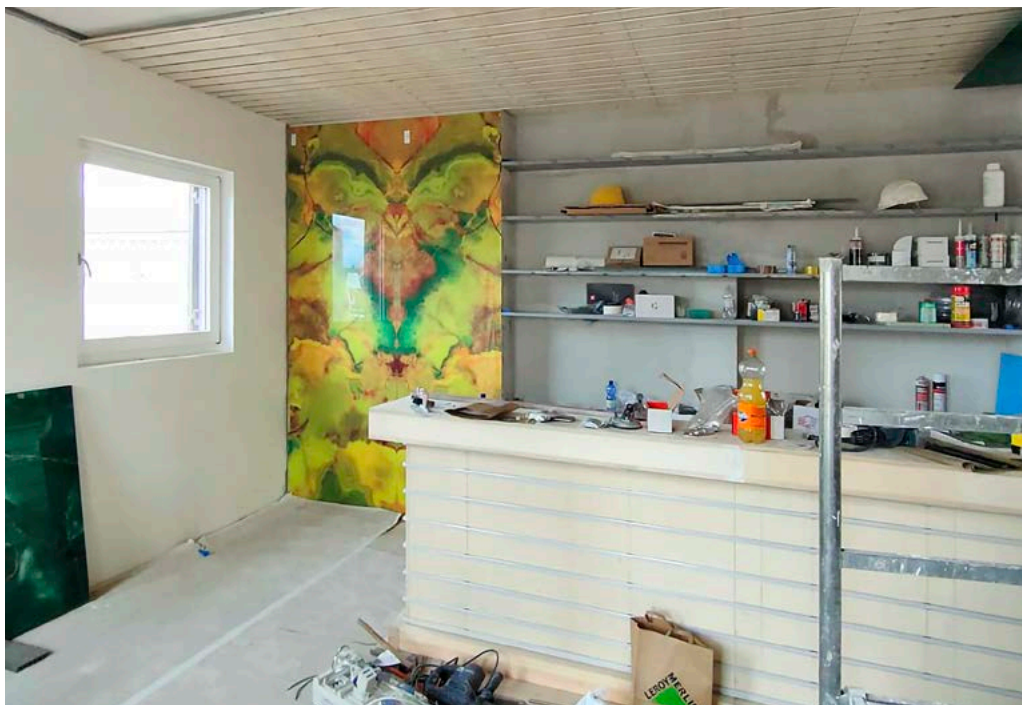

WORKING

Vetrite OniGem · Cocktail Bar

SICIS