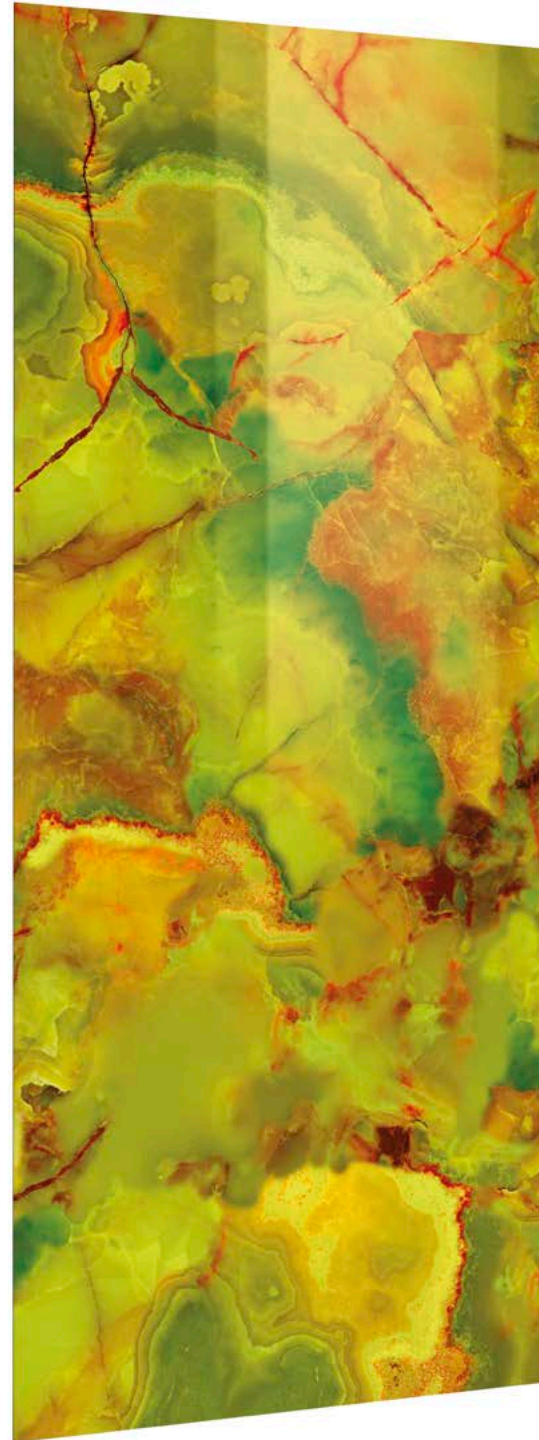

Green Slab

VETRITE®
OniGem