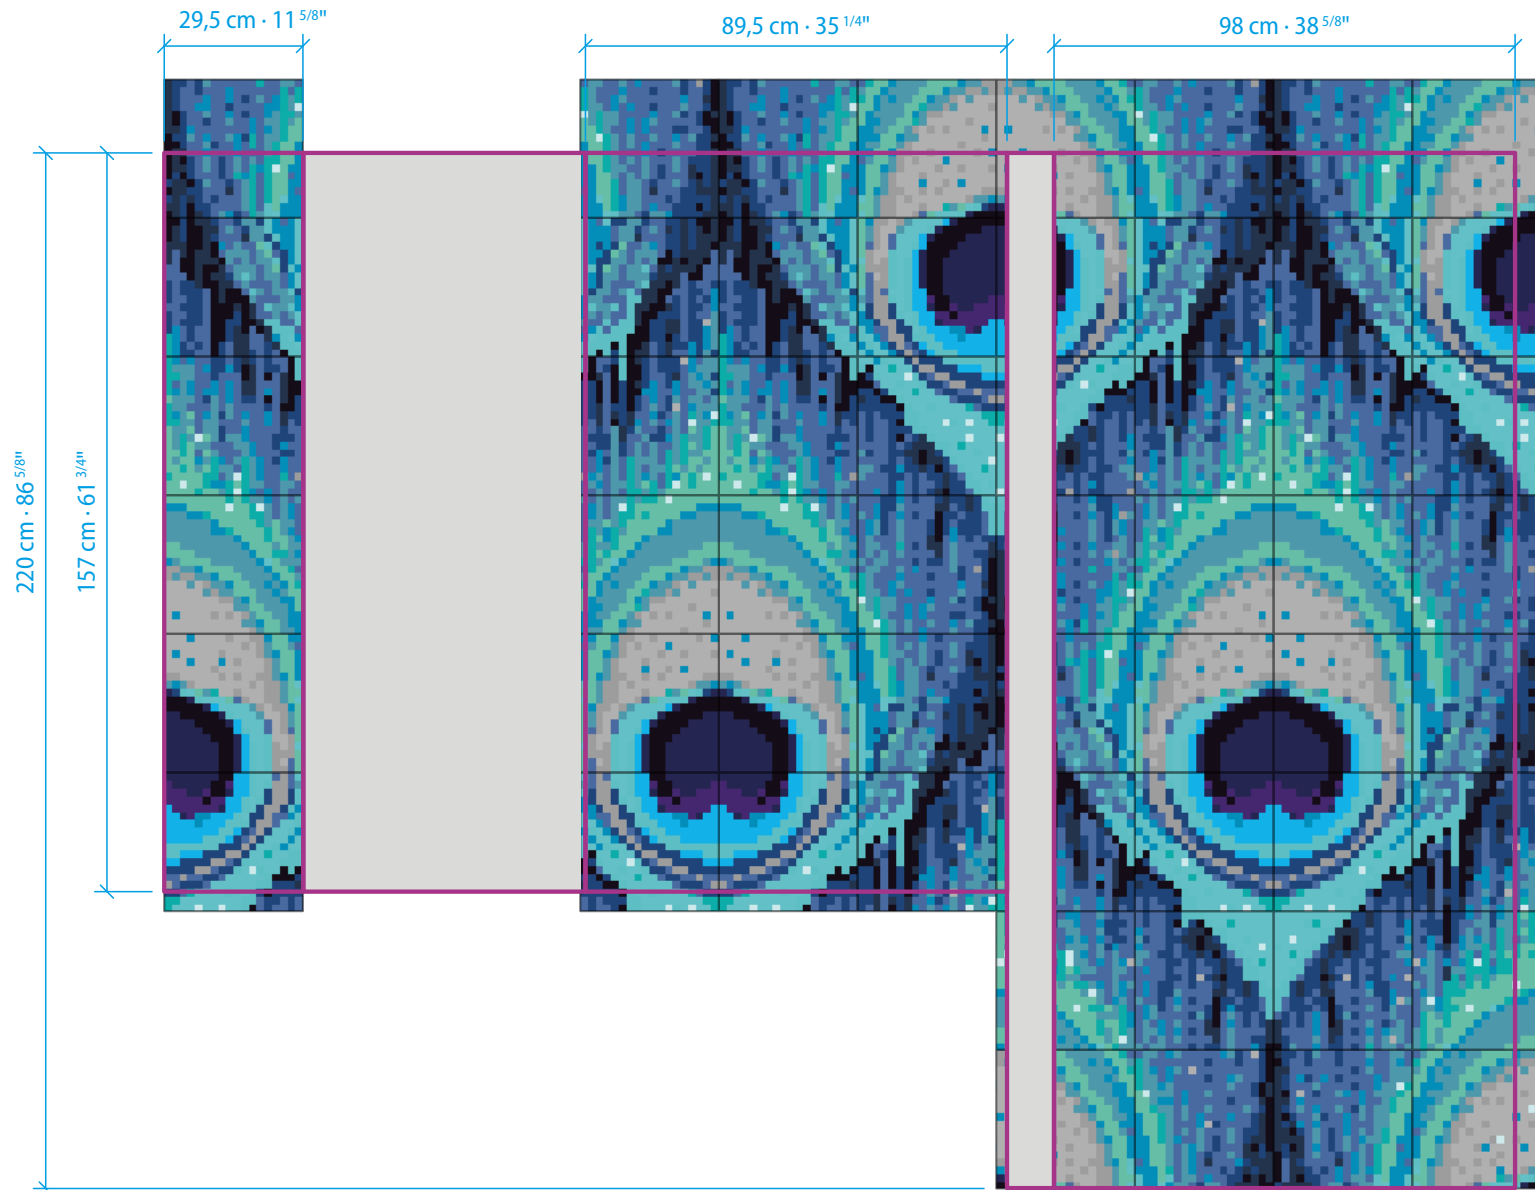

SICIS

SICIS

Tesserae size:
15 x 15 mm
5/8" x 5/8"

Project

Suite Tempesta

SICIS

SICIS

SICIS