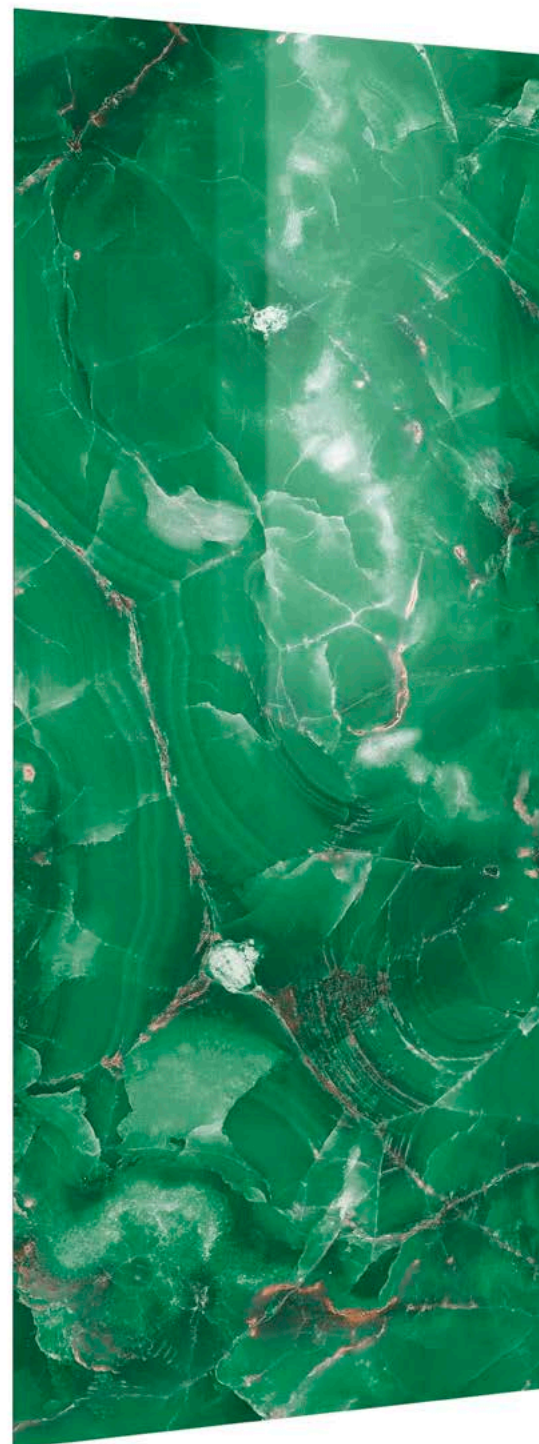

SICIS

Ceiling · Bookmatch

Bookmatch

Emerald Slab

VETRITE[®]
OniGem

OniGem Slab
Emerald

120 x 280 cm
Thickness 6 mm

SICIS