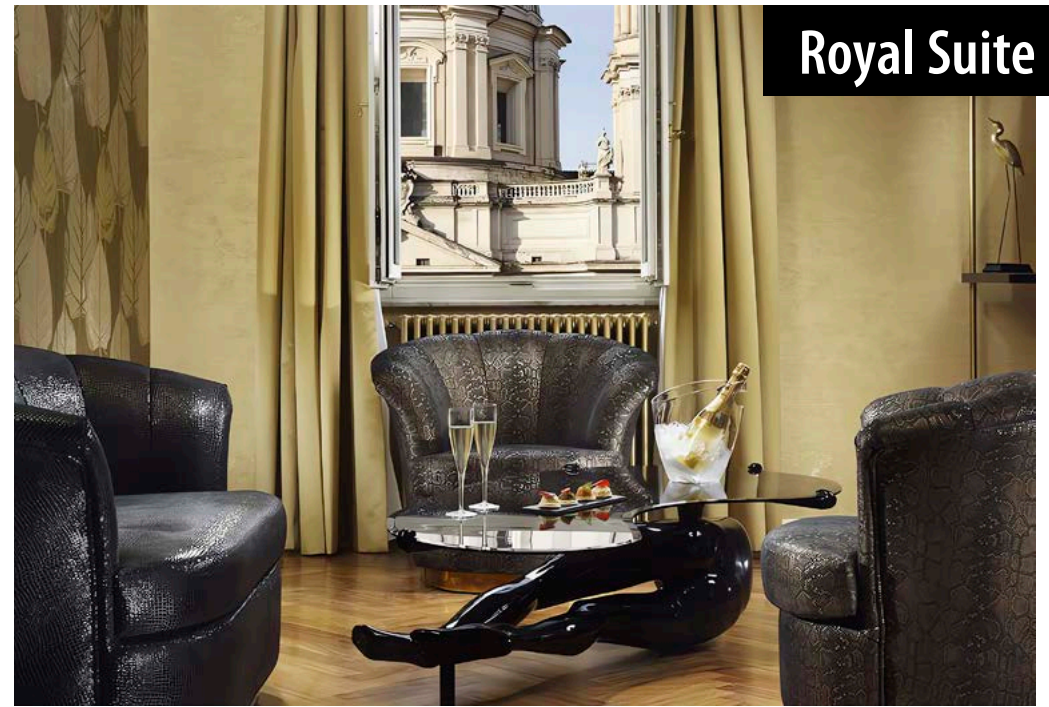

Royal Suite