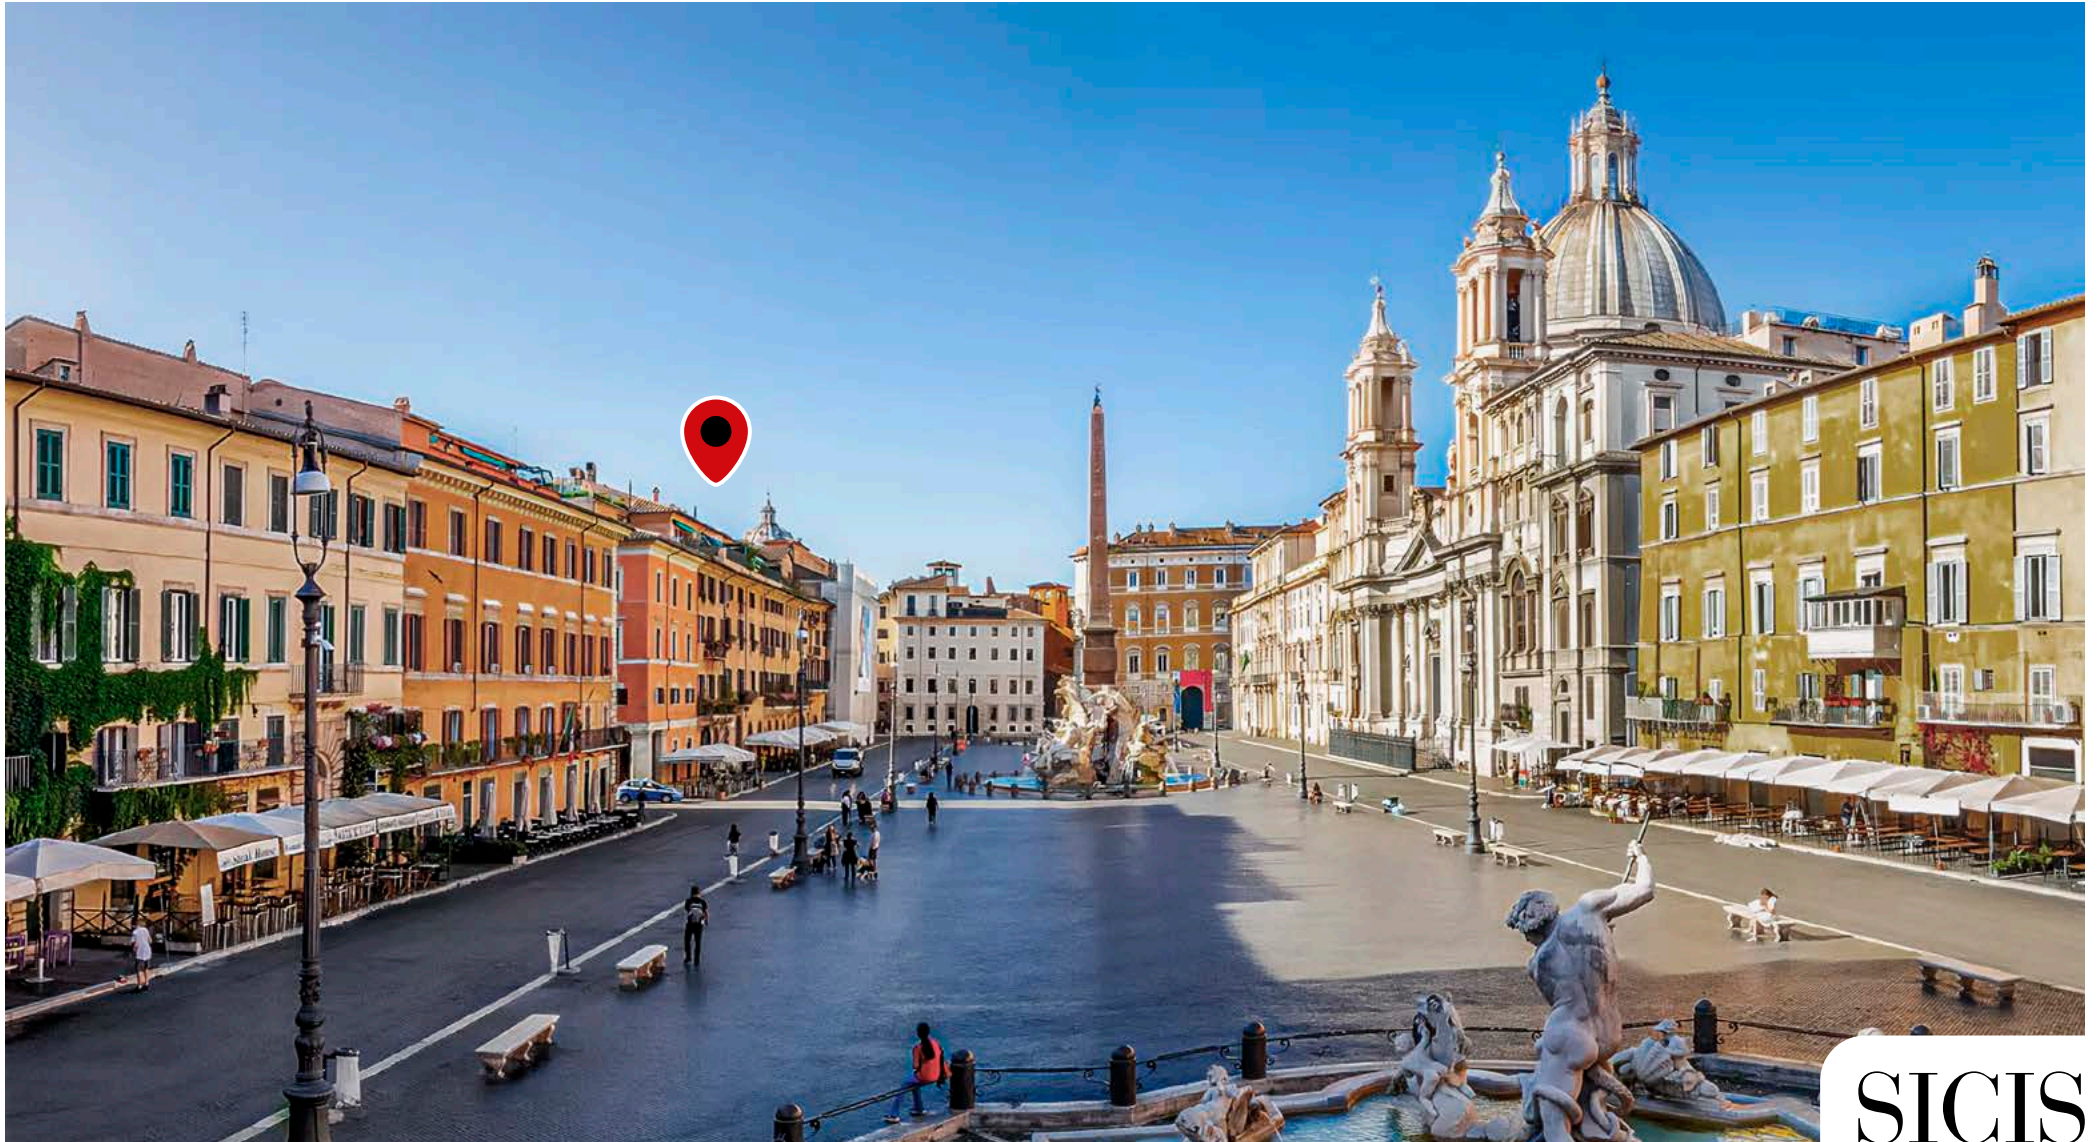

Thirteen suites, thirteen projects, each suite different from the others, with its own name and style. The furniture is unique and designed directly by co-founder & architect Giovanna Guarino. Produced by local craftsmen and specialized suppliers such as SICIS.

The brand-new rooftop bar is the newest addition to the hotel, serving fine wines and cocktails as well as a selection of Italian & continental finger-food & snacks. The bar services the breathtaking rooftop terrace with the view of the "Piazza Navona", the Four Rivers Fountain, and the Church of St. Agnes.

José Luis Mesas, a famous artist of Mallorcan origin and a disciple of Miró, decided to create his first work in Italy by painting a mural on the wall of the new Cocktail Bar. This artistic collaboration is born with architect Giovanna Guarino, who designs the splendid cocktail bar in the same environment,

made with precious materials and high technology provided by SICIS that blend perfectly with Mesas' artwork. Creating a unique and elegant atmosphere that is unparalleled in the city.