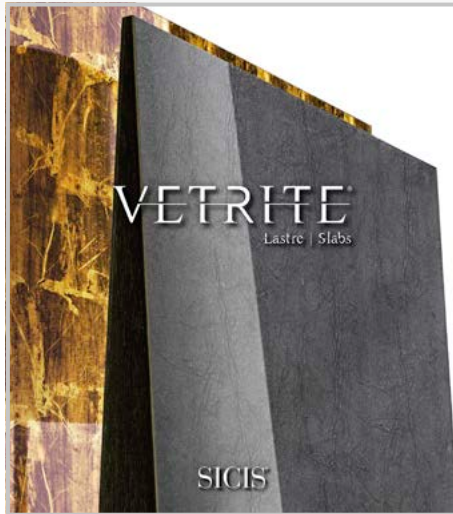

SICIS

Follow the Links

FLIP THE CATALOGUES
OnLine