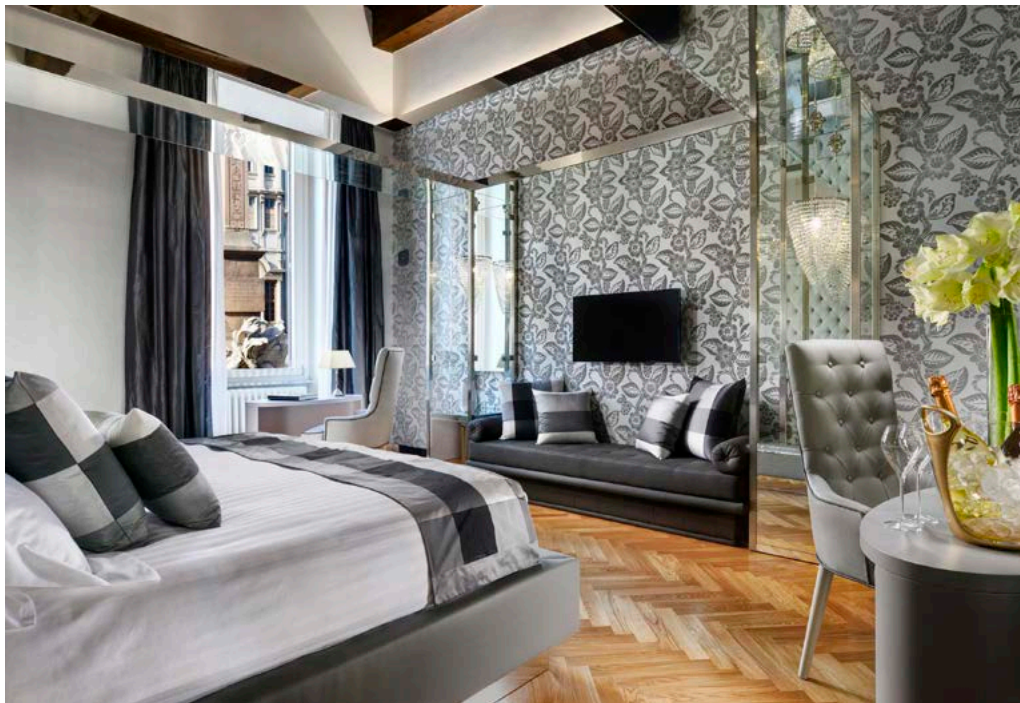

Suite Tempesta

SICIS