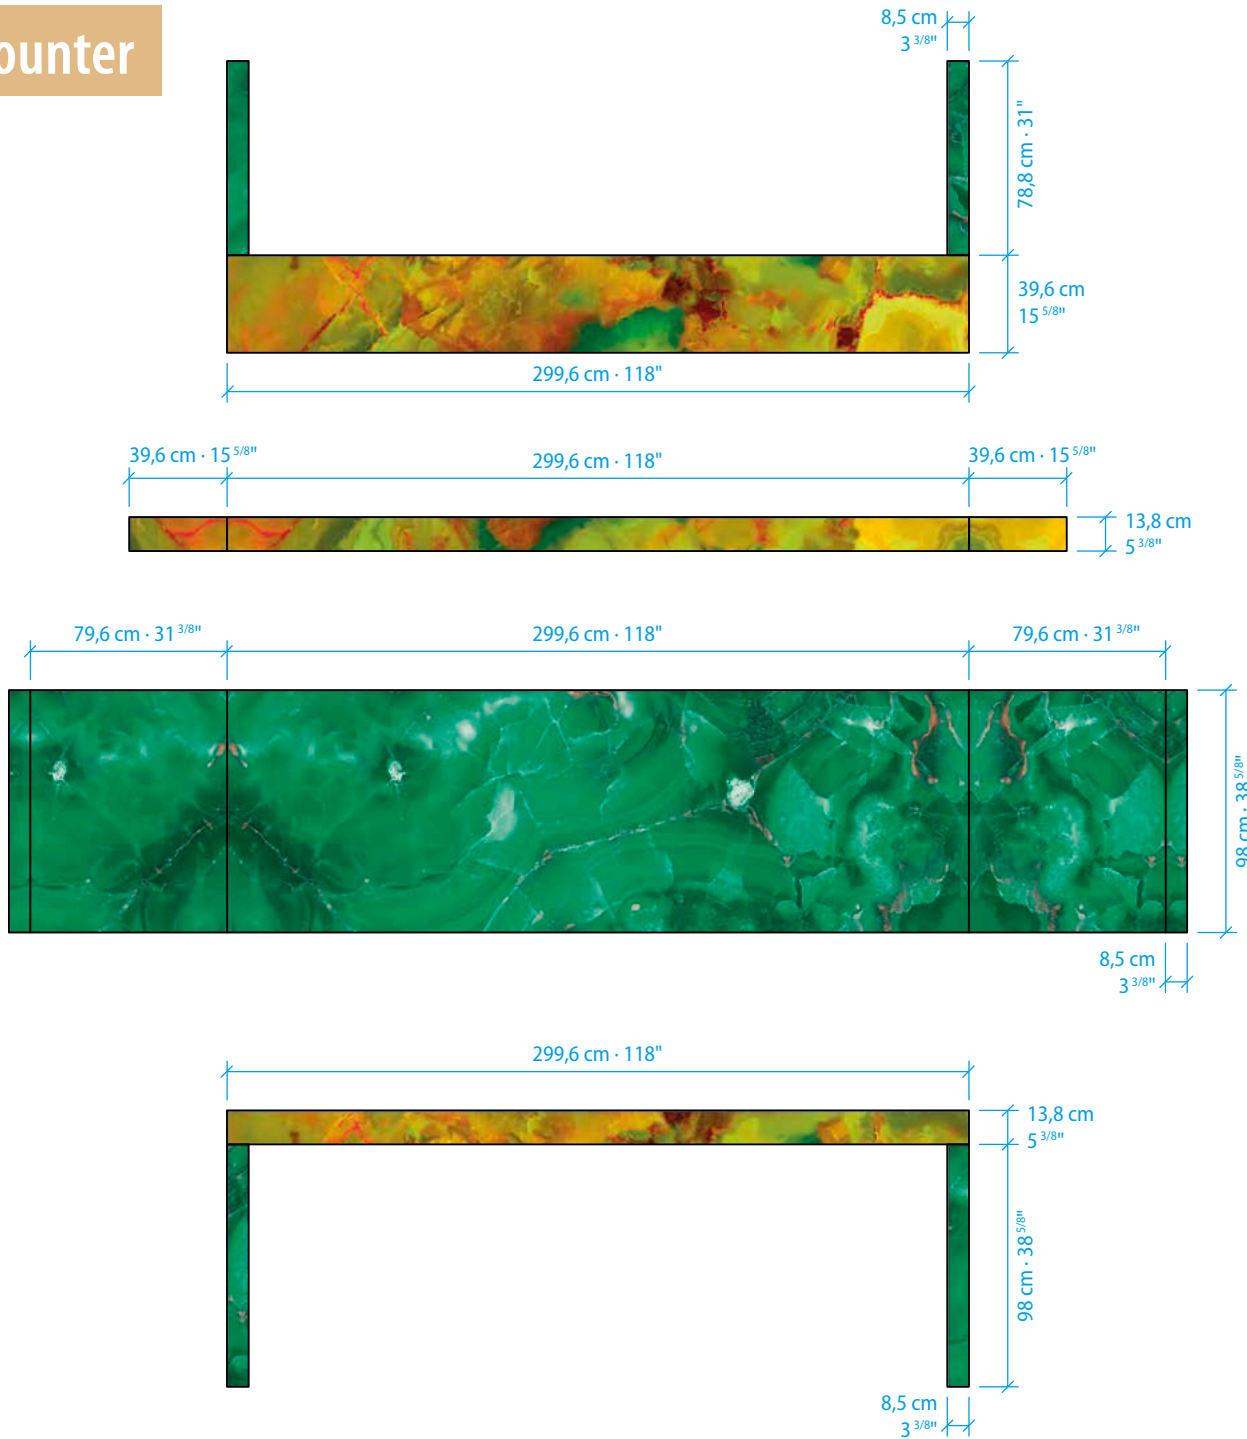

Bar Counter