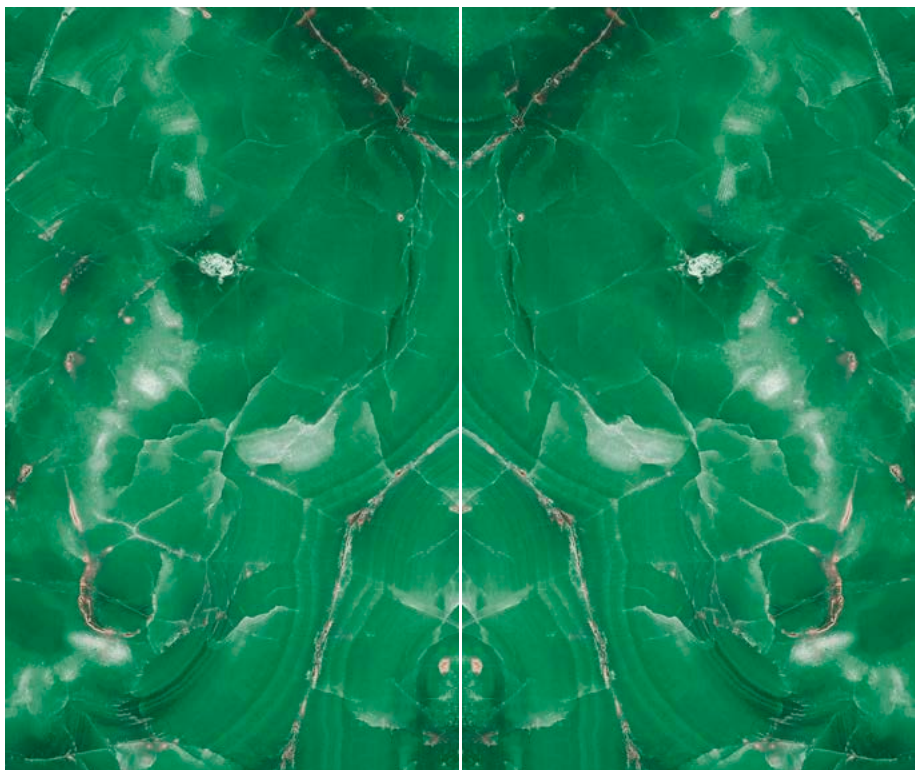

Ceiling · Bookmatch

Bookmatch