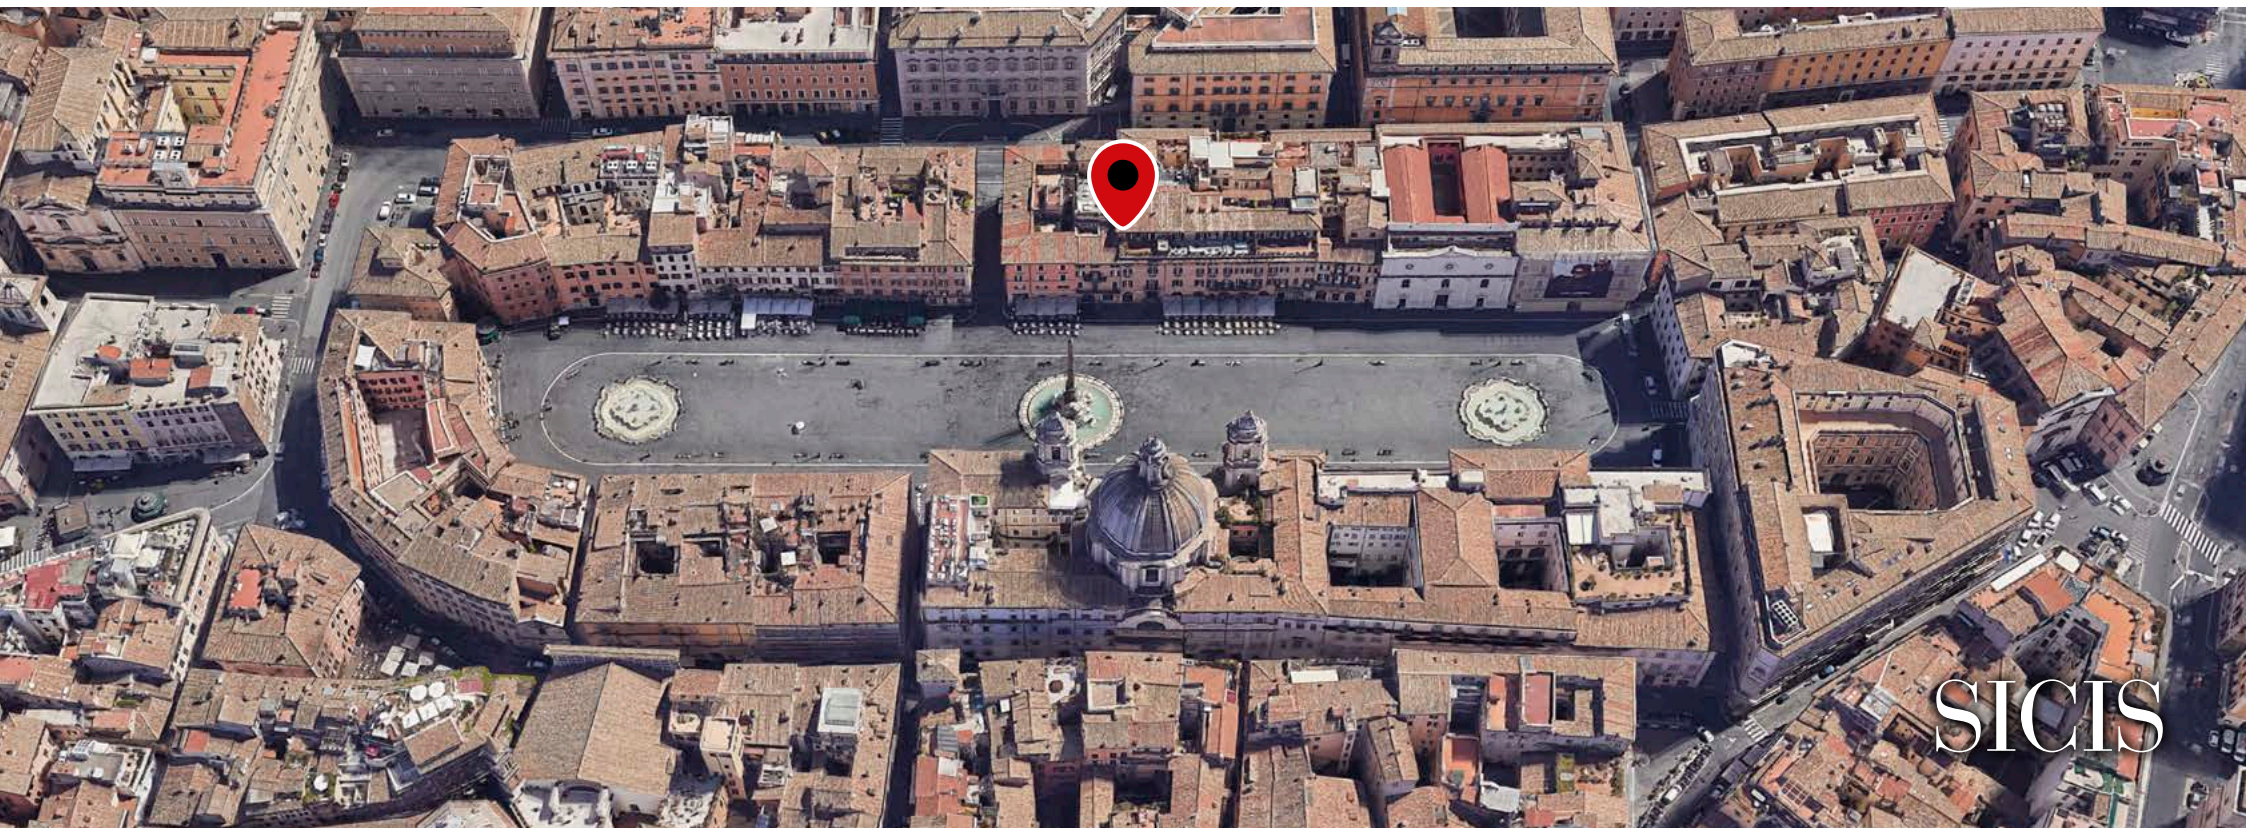

Lifestyle Suites

Piazza Navona, Rome (Italy)

SICIS

The Lifestyle Suites Rome is a modern Boutique Hotel located in the heart of ancient Rome, exactly in "Piazza Navona". It rises in a majestic and ancient noble palace that dates back to 1440 A.D. overlooking Bernini's Fountain of the Four Rivers and Borromini's Church of St. Agnes in Agony. On the very same spot where the hotel is located, there used to be the Domitian Stadium from the Ancient Roman Empire, hints of which are still visible in the remaining columns along the stairway to the Lifestyle Suites' reception. This project was born in 2015 in collaboration with Cultural Heritage and the Municipality of Rome, in which they preserved the historical significance of the building, combining it with the comfort and luxury of modern times.